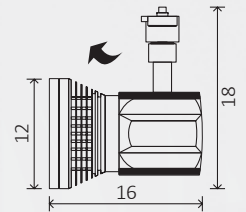

A6118PL-1WH

18W, LED incl 1260Lm,
4000K
aluminum / алюминий