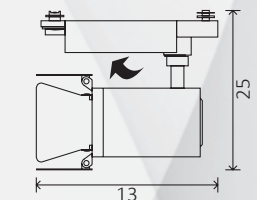

A6730PL-1BK NEW

30W, LED COB incl 2100Lm,
4000K Ra≥80 BA15°

aluminum / алюминий