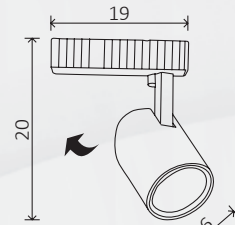

NEW

7W, LED COB incl 600Lm,
4000K Ra≥80 BA24°

aluminum / алюминий

NEW