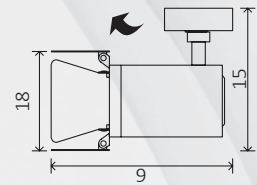

A6709AP-1BK NEW

9W, LED COB incl
560Lm, 4000K Ra≥80
BA15°

aluminum / алюминий