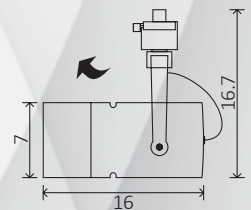

A6210PL-1BK

10W, LED COB incl
700Lm, 4000k
aluminum / алюминий