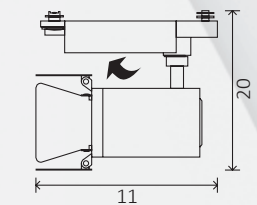

A6720PL-1BK NEW

20W, LED COB incl 1400Lm,
4000K Ra≥80 BA15°

aluminum / алюминий